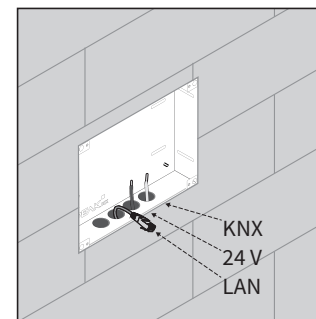

Unterputzdose/Flush-mounted box

Mauerwerkinstallation/Brickwork-Installation

Bündig zur Wand
Box flush with wall

Hohlwandmontage/Cavity Wall Installation

Bündig zur Wand
Box flush with wall

PEAKnx
Dogawist Investment GmbH
Otto-Röhm-Straße 69
64293 Darmstadt