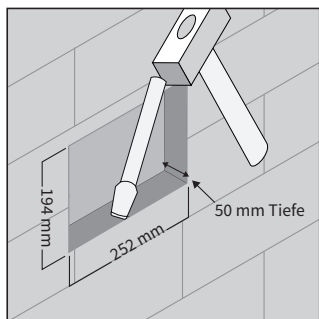

Unterputzdose/Flush-mounted box

Mauerwerkinstallation/Brickwork-Installation

Bündig zur Wand
Box flush with wall

Hohlwandmontage/Cavity Wall Installation

Bündig zur Wand
Box flush with wall

PEAKnx
Dogawist Investment GmbH
Otto-Röhm-Straße 69
64293 Darmstadt