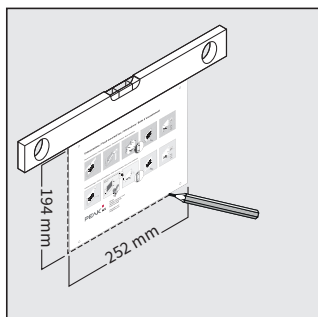

Unterputzdose/Flush-mounted box

Mauerwerkinstallation/Brickwork-Installation

Bündig zur Wand
Box flush with wall

Hohlwandmontage/Cavity Wall Installation

Bündig zur Wand
Box flush with wall

PEAKnx
Dogawist Investment GmbH
Otto-Röhm-Straße 69
64293 Darmstadt