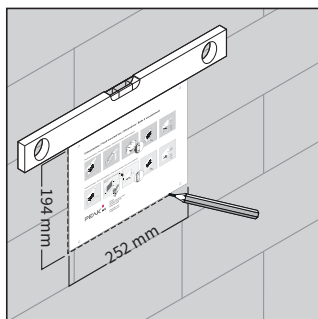

Unterputzdose/Flush-mounted box

Mauerwerkinstallation/Brickwork-Installation

Bündig zur Wand
Box flush with wall

Hohlwandmontage/Cavity Wall Installation

Bündig zur Wand
Box flush with wall

PEAKnx
Dogawist Investment GmbH
Otto-Röhm-Straße 69
64293 Darmstadt