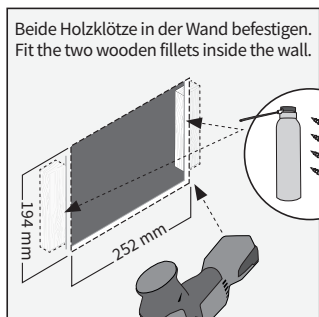

Unterputzdose/Flush-mounted box

Mauerwerkinstallation/Brickwork-Installation

Bündig zur Wand
Box flush with wall

Hohlwandmontage/Cavity Wall Installation

Bündig zur Wand
Box flush with wall

PEAKnx
Dogawist Investment GmbH
Otto-Röhm-Straße 69
64293 Darmstadt